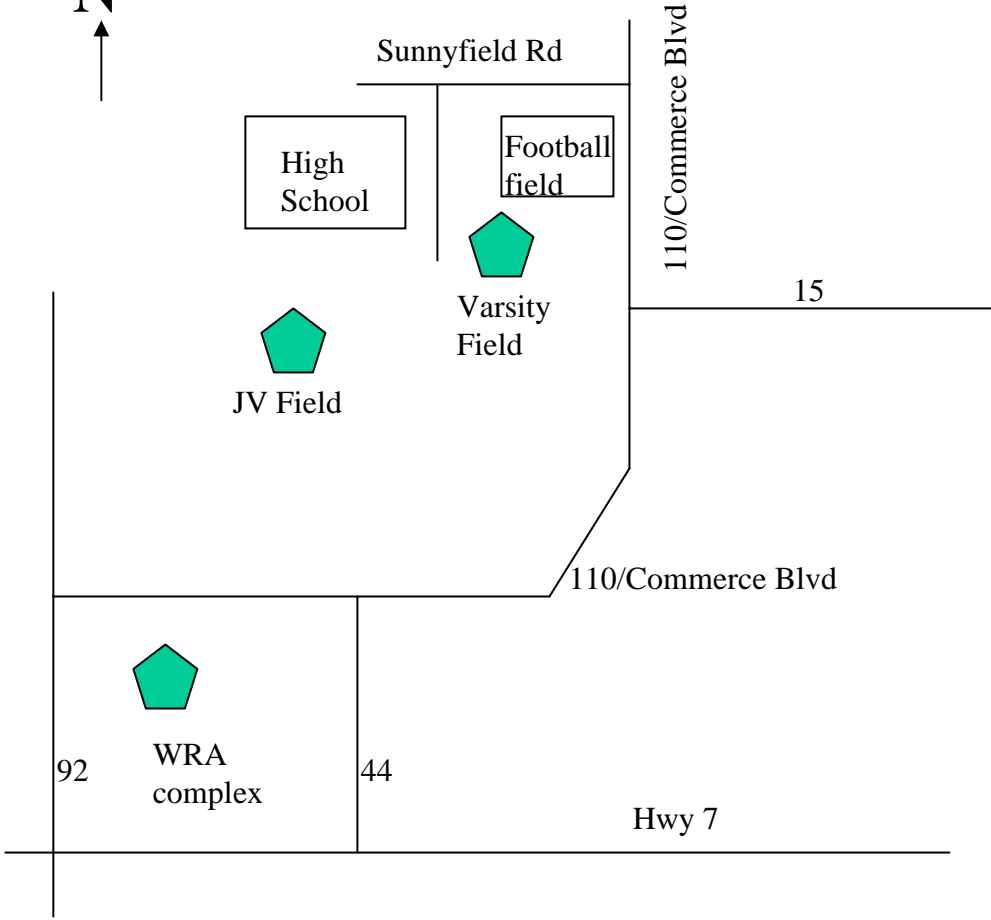

Map not to scale

WRA Park

7201 West County Highway 110

Minnetrista, MN 55364

www.wrapark.org

From East of Mound:

Option 1: Take 394/12 West to 15 West. Stay on 15 thru Mound to T in the road (110/Commerce Blvd.), turn Left (South). Go about 4 miles, turn left into WRA park.

Option 2: Take Hwy 7 West to 44 North. Turn left on 110/Commerce Blvd and go about 1 mile to WRA Park.

From West of Mound:

Take Hwy 7 to 92, turn Left (North). Turn Right (East) on 110/Commerce Blvd. Go about 2 miles, turn right into WRA park.