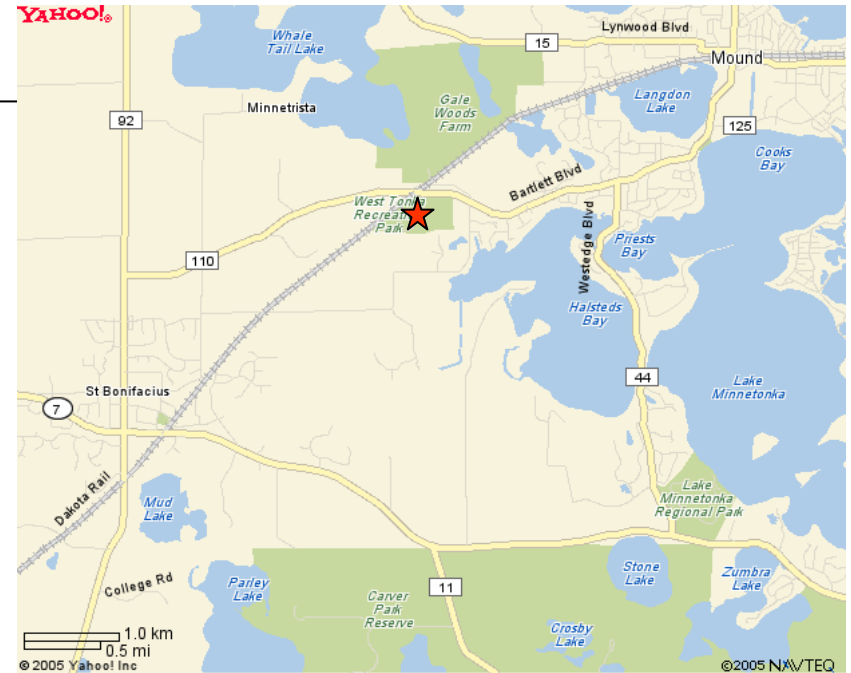

Map not to scale

WRA Park

7201 West County Highway 110

Minnetrista, MN 55364

www.wrapark.org

From East of Mound:

Option 1: Take 394/12 West to 15 West. Stay on 15 thru Mound to T in the road (110/Commerce Blvd.), turn Left (South). Go about 4 miles, turn left into WRA park.

Option 2: Take Hwy 7 West to 44 North. Turn left on 110/Commerce Blvd and go about 1 mile to WRA Park.

From West of Mound:

Take Hwy 7 to 92, turn Left (North). Turn Right (East) on 110/Commerce Blvd. Go about 2 miles, turn right into WRA park.