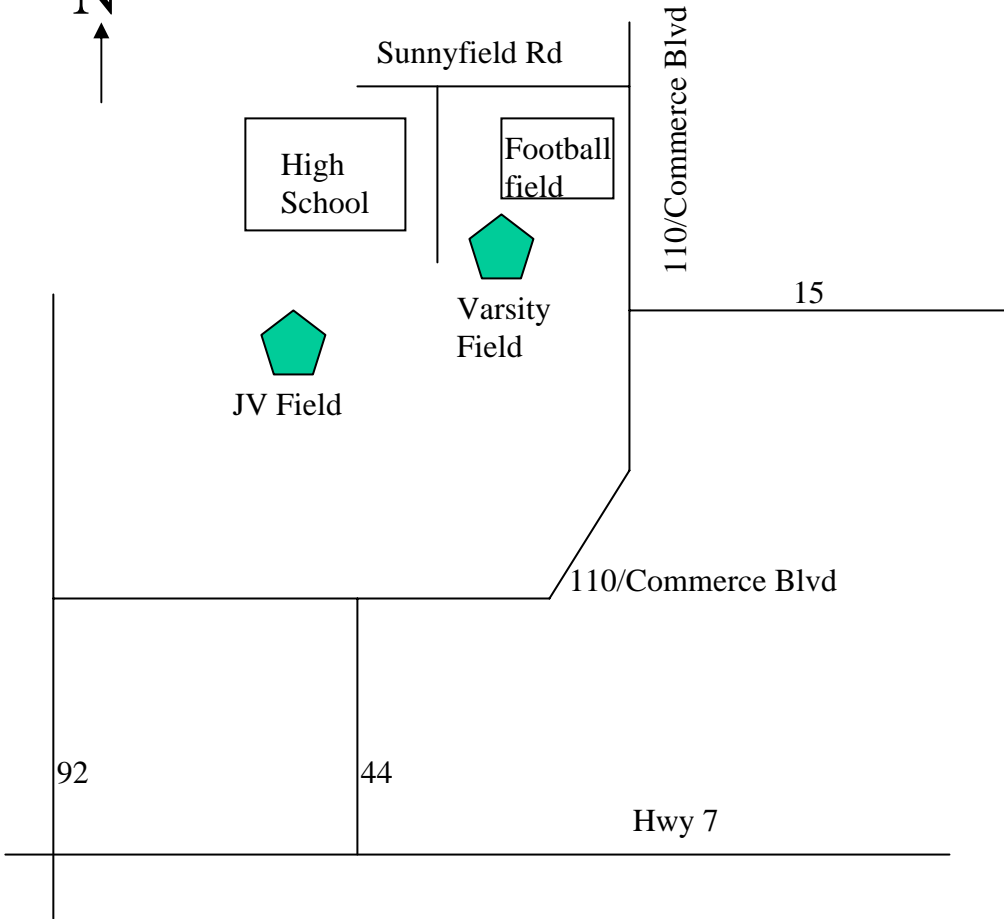

Map not to scale

Mound Westonka High School Field  
 5905 Sunnyfield Rd  
 Mound, MN 55364

From East of Mound:

Take 394/12 West to 15 West. Stay on 15 thru Mound to T in the road (110/Commerce Blvd.), turn Right (North). Go to Sunnyfield Rd (3rd Stoplight), take a Left (West). Turn left into the school parking lot, the varsity field is next to the football field. The JV field is behind the school

From West of Mound:

Take Hwy 7 to 44, turn Left (North). Turn Right (East) on 110/Commerce Blvd. Go to Sunnyfield Rd, take a left. Turn left into the school parking lot, the varsity field is next to the football field. The JV field is behind the school